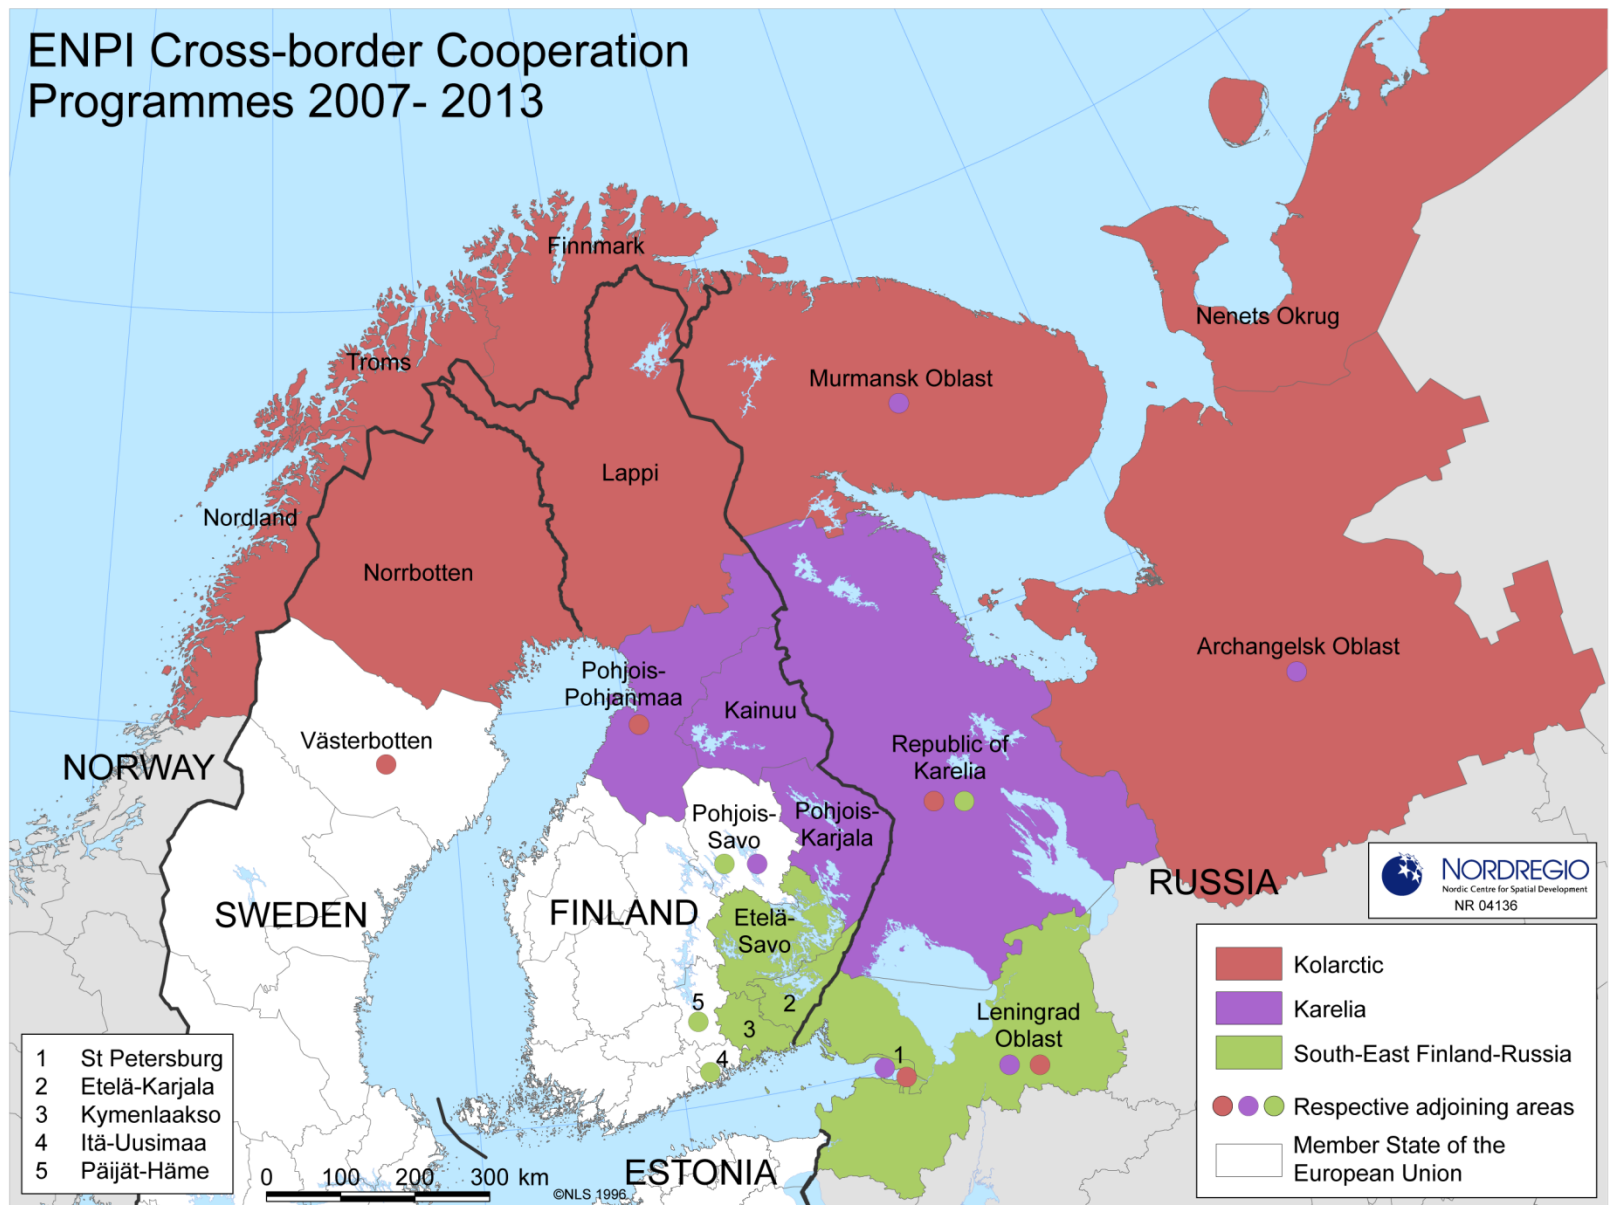

EUROPEAN NEIGHBOURHOOD AND PARTNERSHIP INSTRUMENT - **ENPI**

CROSS-BORDER COOPERATION PROGRAMMES

ENPI Cross-border Cooperation Programmes 2007- 2013

Number of projects/ programme

Number of projects Kolarctic

- Business and employment
- Education and research
- Culture
- Environment
- Socia- and welfare
- LSP

Number of projects Karelia

- Regional planning and development
- Tourism
- Forest and Energy
- Culture
- Wellbeing
- Sustainable use of natural resources
- LSP

Number of projects South-East Finland - Russia

- Economic development
- Common challenges – border crossing and the environment
- Social development and civil society
- LSP

Strategy building

- More focused approach: 4 thematic objectives defined for both programmes:
- KolArctic:
 - Business and SME development,
 - Environment
 - Accessibility
 - Border management and security
- Karelia:
 - Business and SME development,
 - Culture
 - Environment
 - Border management and security