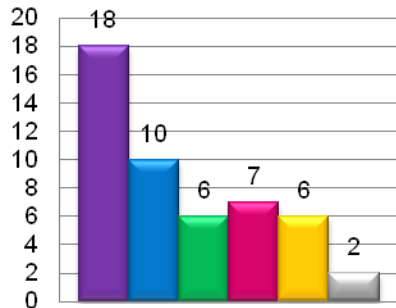

EUROPEAN NEIGHBOURHOOD AND PARTNERSHIP INSTRUMENT - **ENPI**

CROSS-BORDER COOPERATION PROGRAMMES

ENPI Cross-border Cooperation Programmes 2007- 2013

Number of projects/ programme

Number of projects Kolarctic