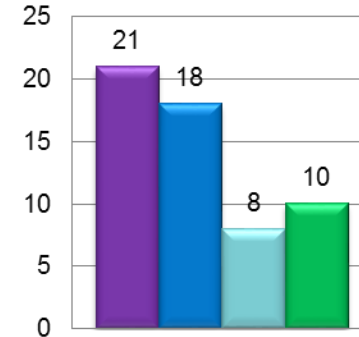

Number of projects South-East Finland - Russia

- Economic development
- Common challenges – border crossing and the environment
- Social development and civil society
- LSP