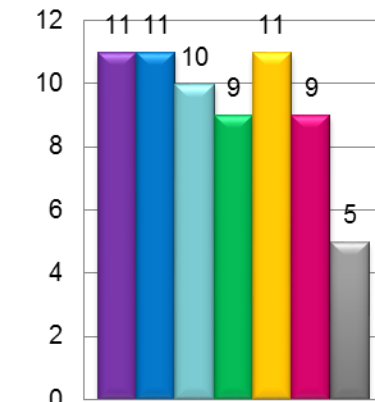

Number of projects Karelia

- Regional planning and development
- Tourism
- Forest and Energy
- Culture
- Wellbeing
- Sustainable use of natural resources
- LSP